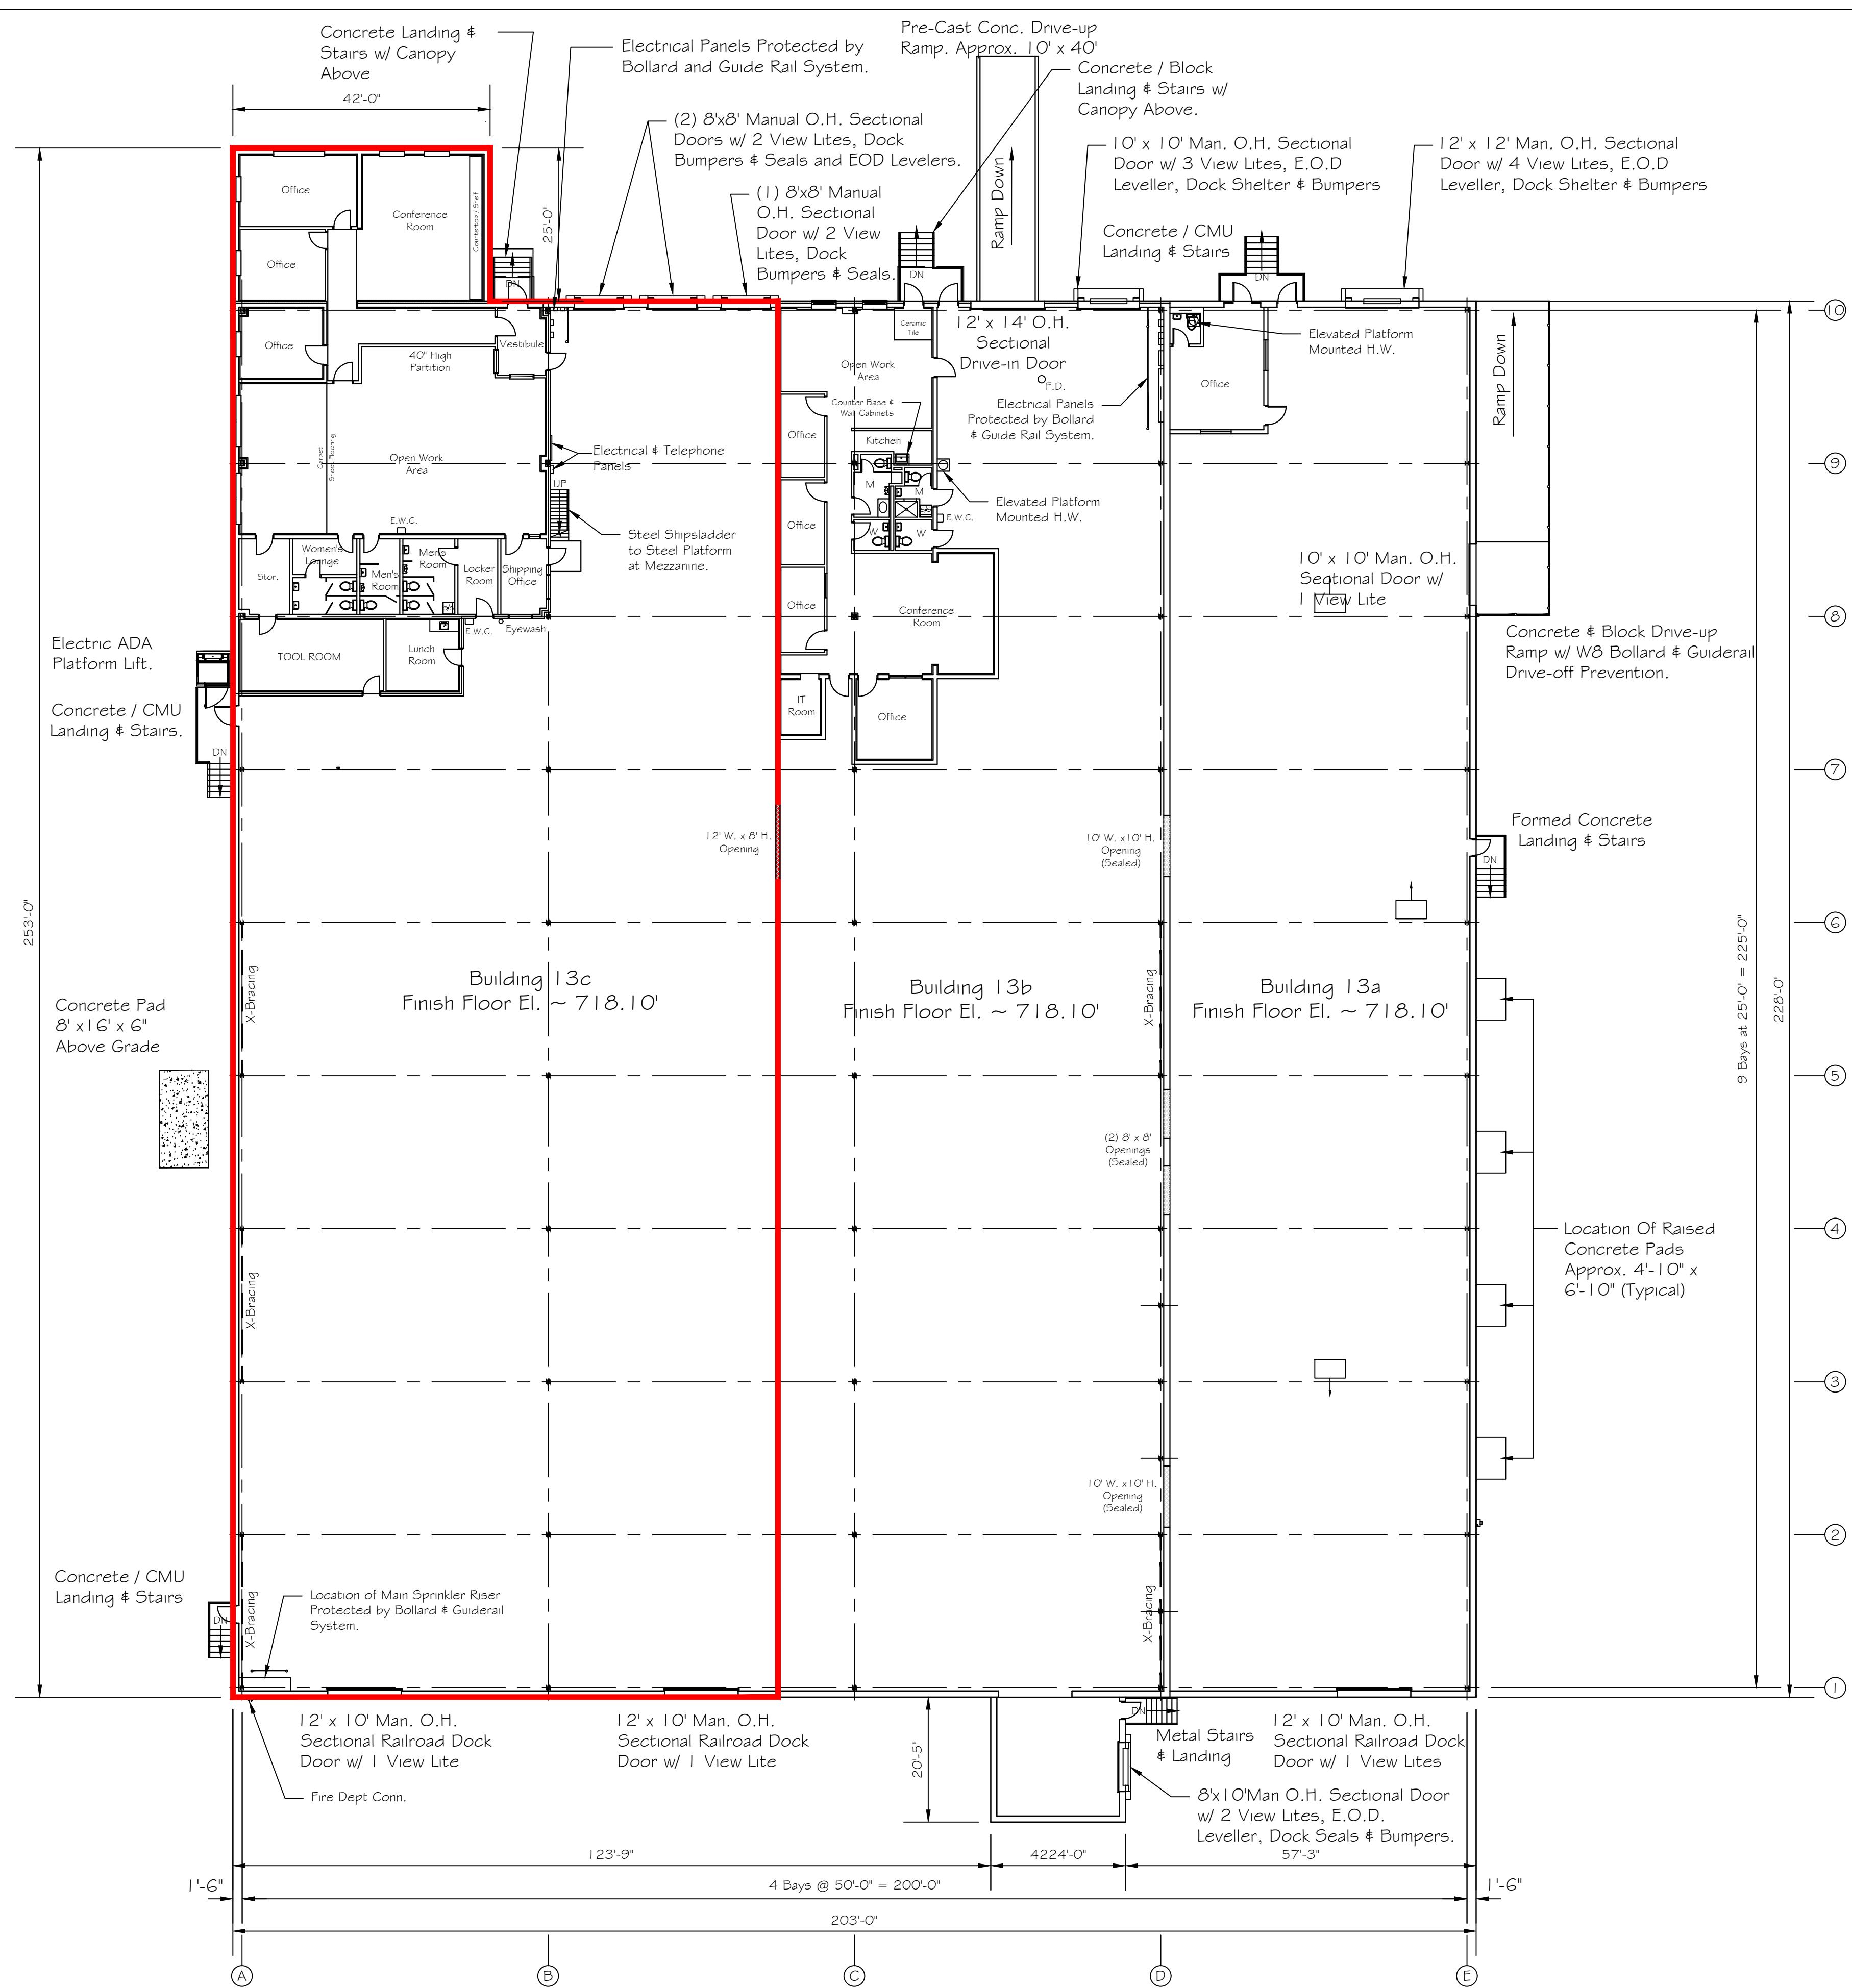

FIRST FLOOR PLAN

E			
D			
C			
B			
REV.	DESCRIPTION	MADE	CHKD.

LOCATION: **BOROUGH OF LEETSDALE ALLEGHENY COUNTY, PA**

LEETSDALE COMMERCE PARK BUILDING 13 WAREHOUSE & OFFICE FLOOR PLAN VACANT SPACE

SCALE	DRAWN	CHKD.	DRAWING NUMBER	REV.
1/16" = 1'-0"	C.A.S.		LTSD-013-A-02	0
DATES	7/24/2000