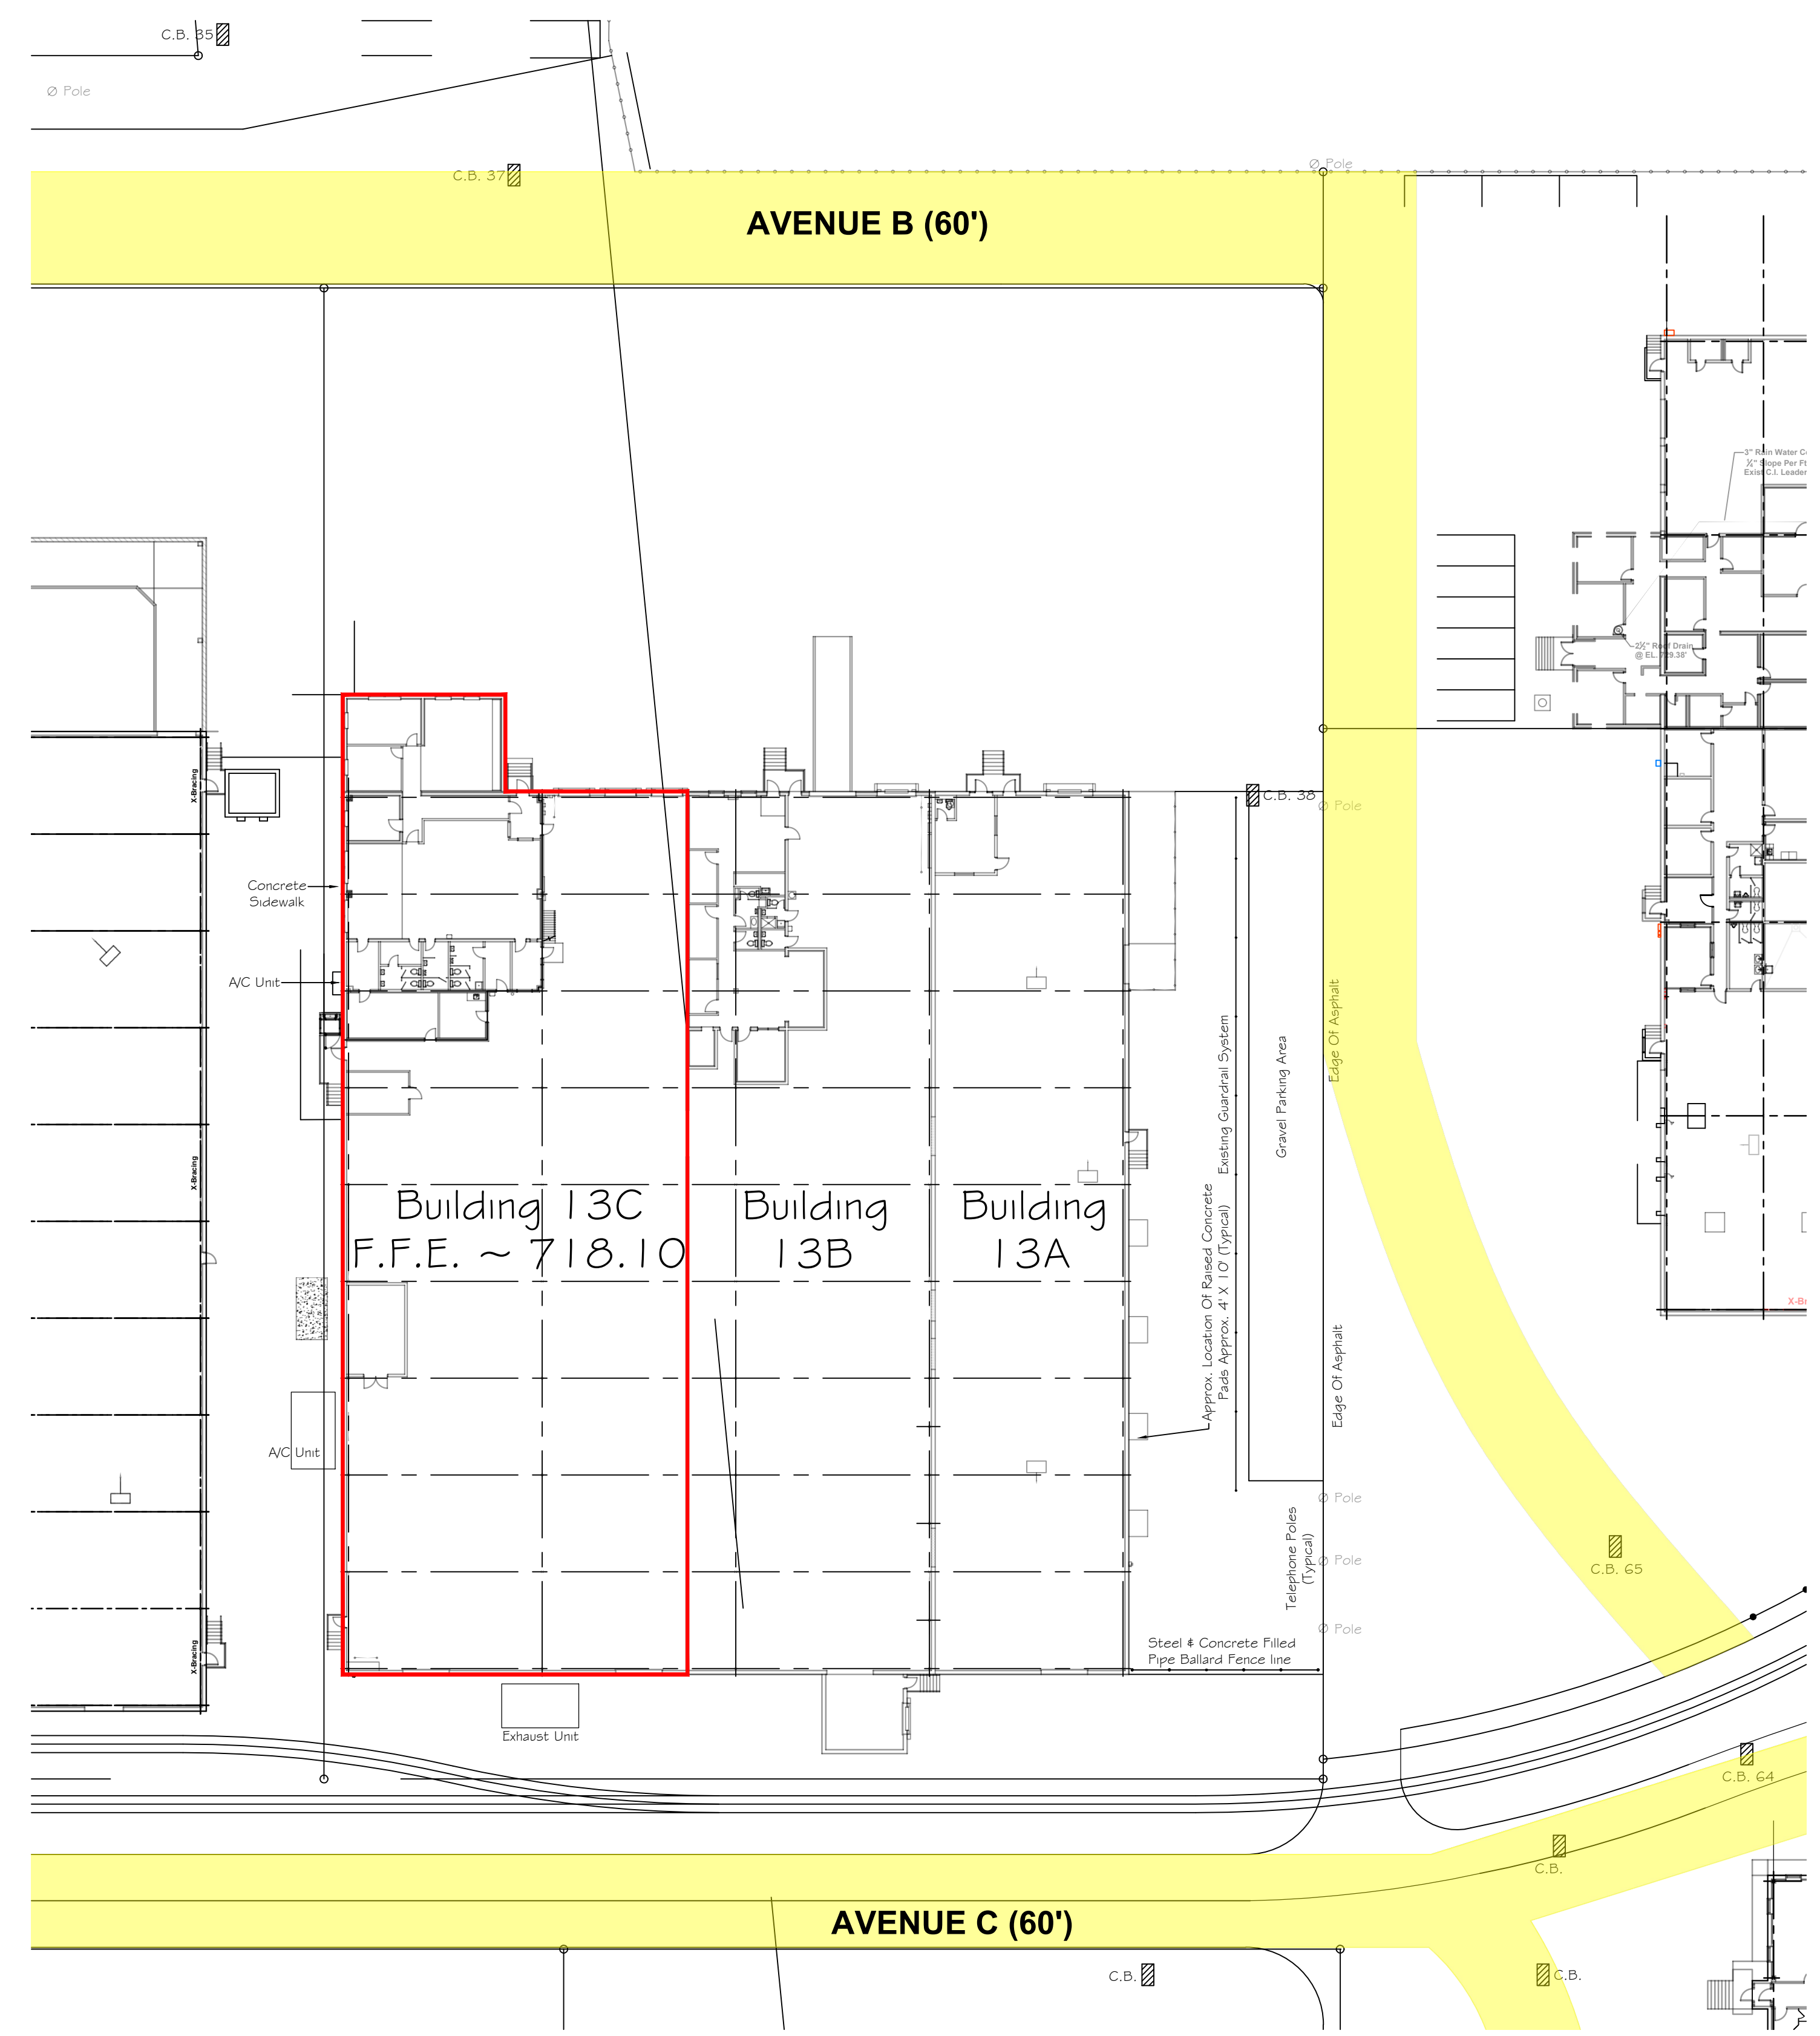

MEZZANINE FLOOR PLAN

FIRST FLOOR PLAN

E			
D			
C			
B			
REV.	DESCRIPTION	MADE	CHKD.

Penn Liberty Plaza Building 1
1300 Penn Avenue, Suite 300
Pittsburgh, PA 15222

LOCATION: **BOROUGH OF LEETSDALE ALLEGHENY COUNTY, PA**

LEETSDALE COMMERCE PARK BUILDING 13 WAREHOUSE & OFFICE FLOOR PLAN VACANT SPACE

SCALE	DRAWN	CHKD.	DRAWING NUMBER	REV.
1/16" = 1'-0"	C.A.S.		LTSD-013-A-02	0
DATES	7/24/2000			

D			
C			
B			
A			
REV.	DESCRIPTION	MADE	CHKD.

 1300 Penn Avenue, Suite 300
 Pittsburgh, PA 15222

LOCATION:
BUNCHER COMMERCE CENTER
LEETSDALE, PENNSYLVANIA

BUILDING #13 SITE PLAN				
SCALE	DRAWN	CHKD.	DRAWING NUMBER	REV.
1"=30'	PGR		LTSD-013-C-01	-
DATES	3-8-18			